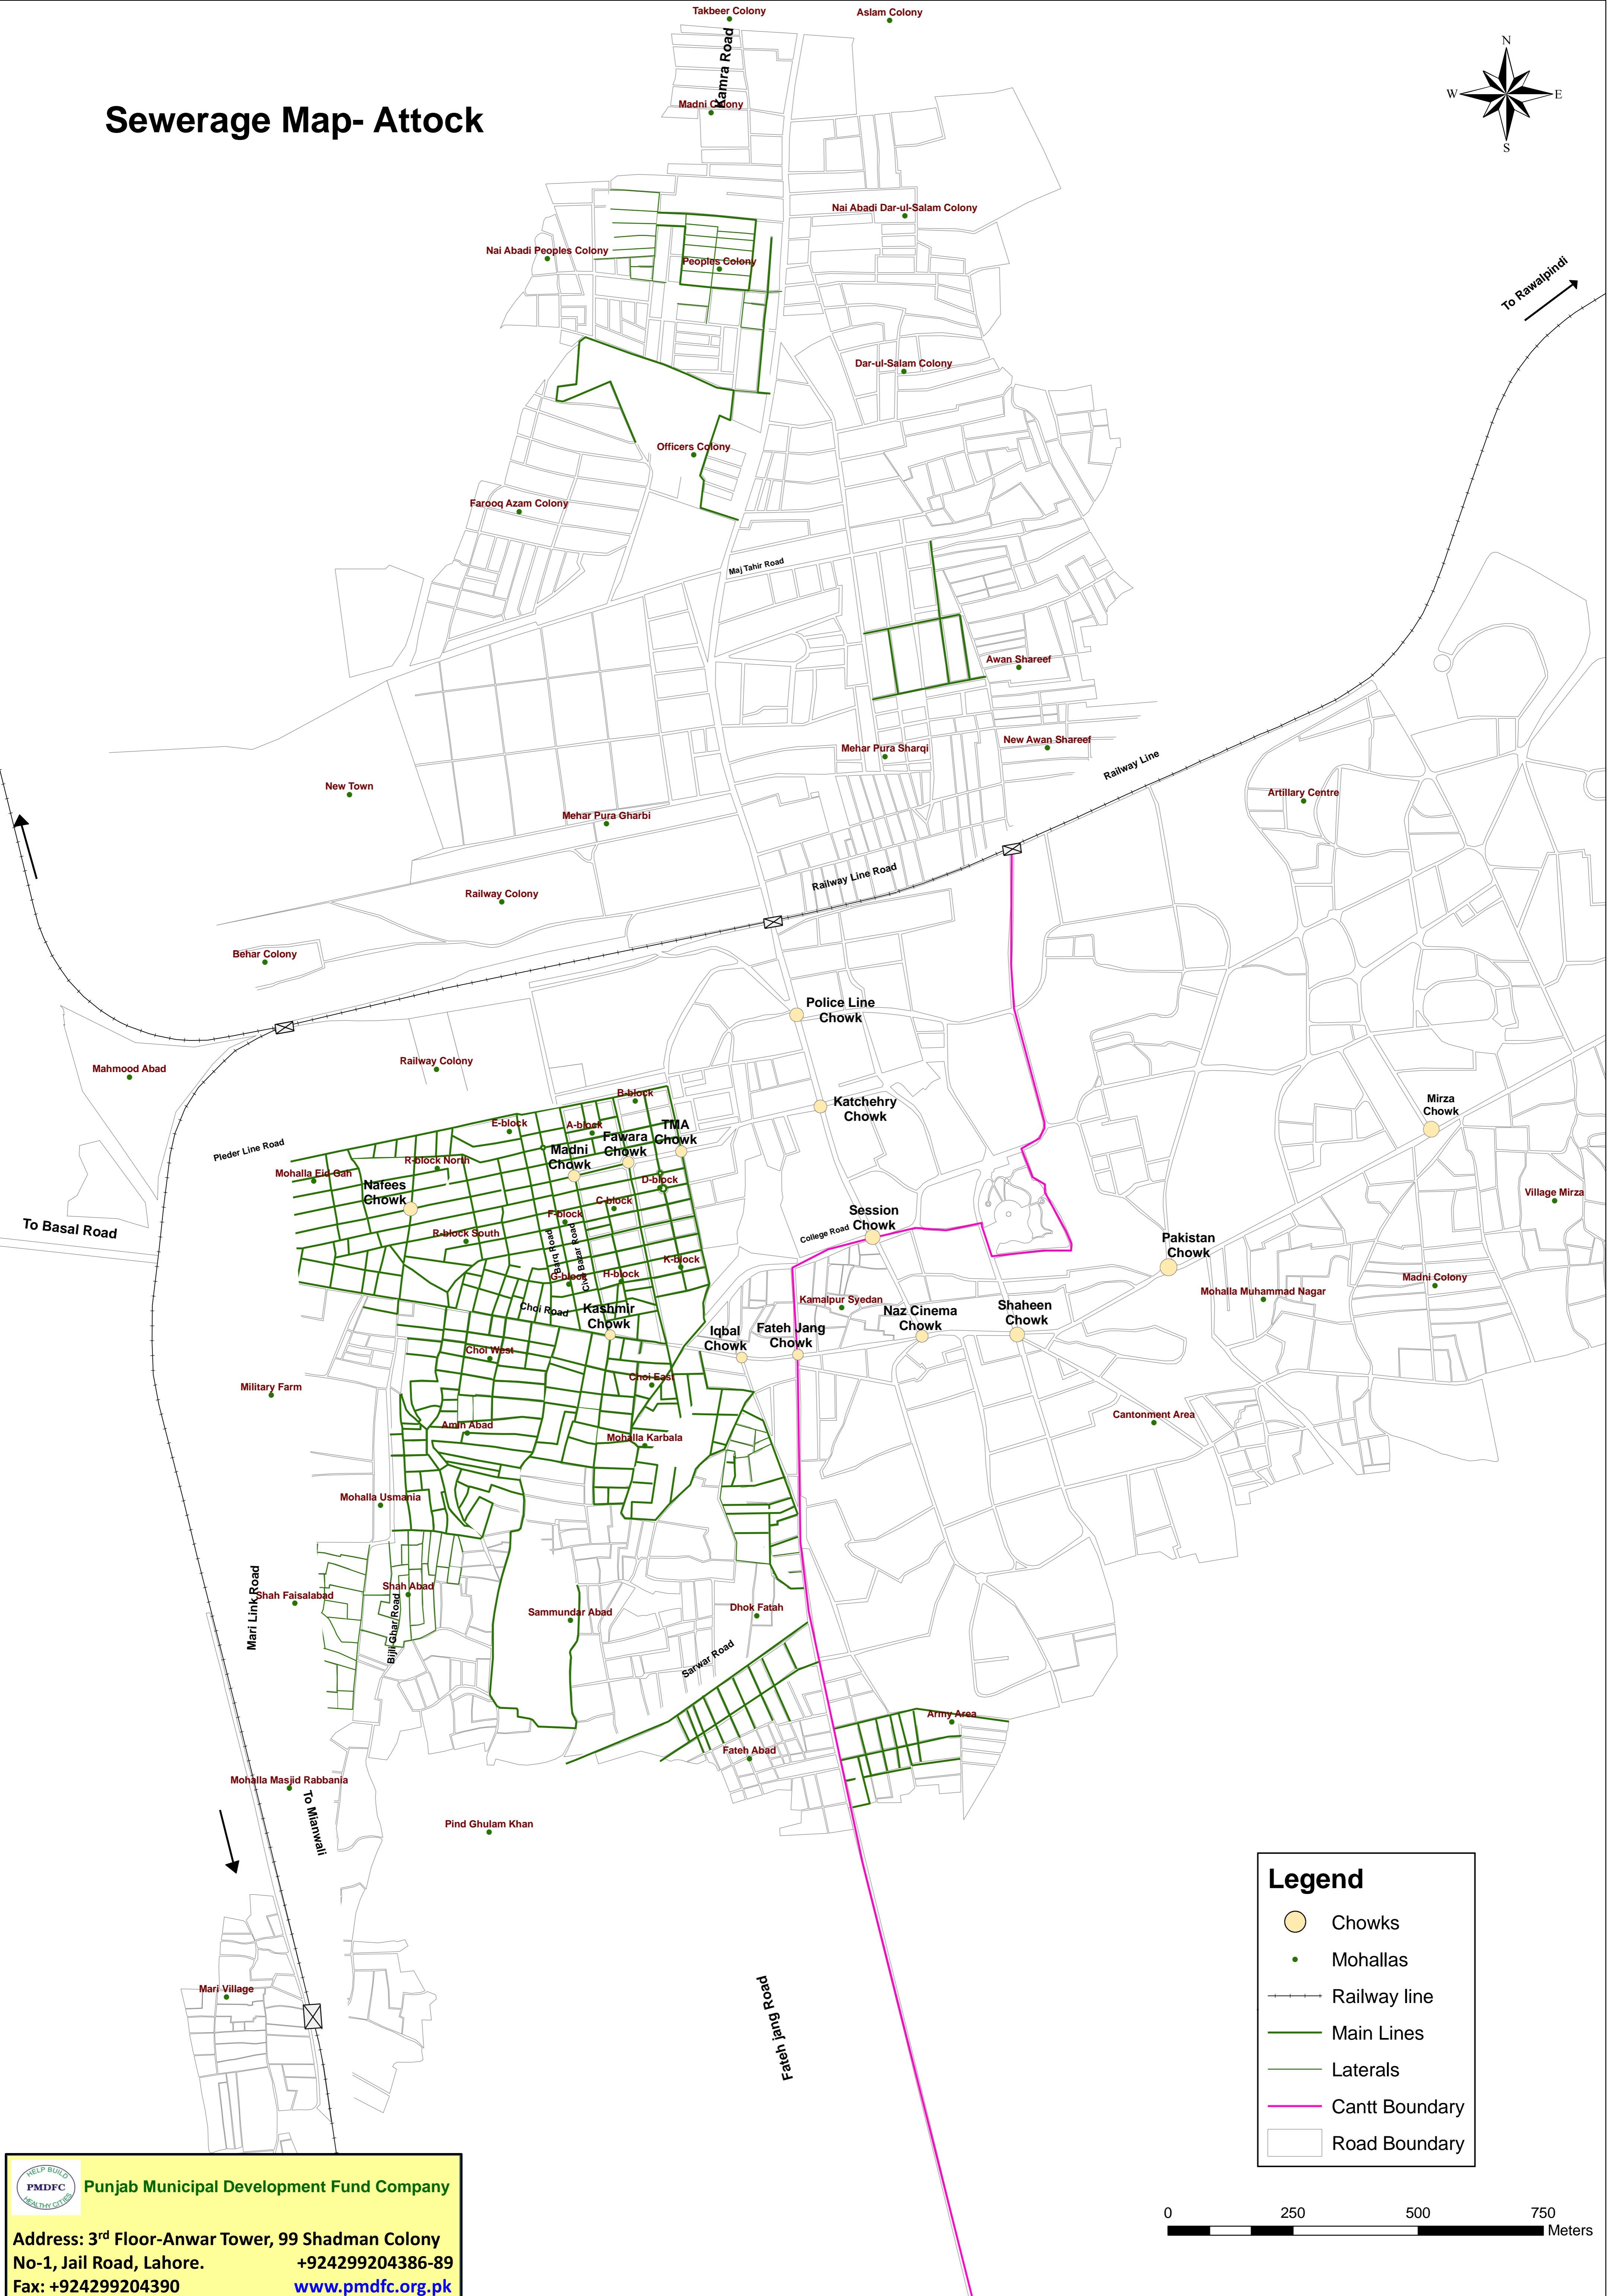

Sewerage Map- Attock

To Rawalpindi

Legend

- Chowks
- Mohallas
- Railway line
- Main Lines
- Laterals
- Cantt Boundary
- Road Boundary

HELP BUILD PMDFC HEALTH CITIES
Punjab Municipal Development Fund Company
 Address: 3rd Floor-Anwar Tower, 99 Shadman Colony
 No-1, Jail Road, Lahore. +924299204386-89
 Fax: +924299204390 www.pmdfc.org.pk